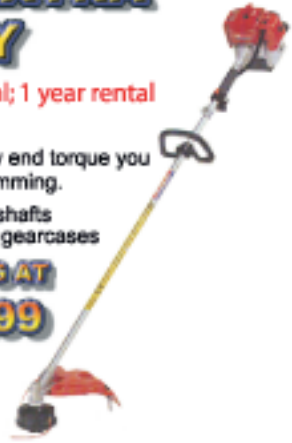

**PRESENT THIS BOOK AT TIME OF PURCHASE AND RECEIVE
FREE SIX PACK OF OIL OR 1LB. SPOOL OF LINE
W/TRIMMER, SAW OR BLOWER PURCHASE.
OFFER EXPIRES JUNE 30, 2004**

**Distinct value. Superior quality.
Extraordinary products.**

**THE MARUYAMA TRUE
COMMERCIAL EXTRA
WARRANTY**

**3 years residential; 2 years commercial; 1 year rental
Trimmers & Bushcutters**

Extremely durable, yet lightweight. All the low end torque you need for high performance, high precision trimming.

- Lifetime warranty, solid steel driveshafts
- Fully enclosed, bearing supported gearcases

**STARTING AT
$169.99**